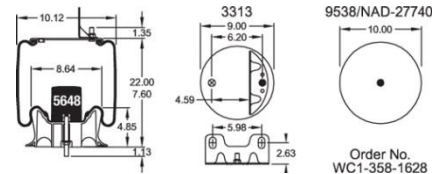

#9373 air spring **$ 99.00**