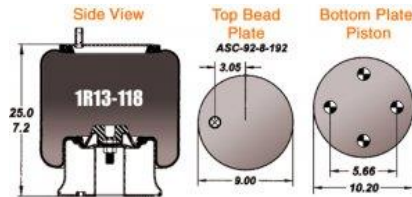

G2299580300 Holland Neway
airspring replaces 8434, 1R13-118
and 9580 **\$ 116.00**

Actual color Yellow
Cam buckle strap 2" x 12'
Series E or A spring fitting
3000 LBS breaking strenght
1000 lbs working load limit
6126-12 **\$ 6.50** Limit 20