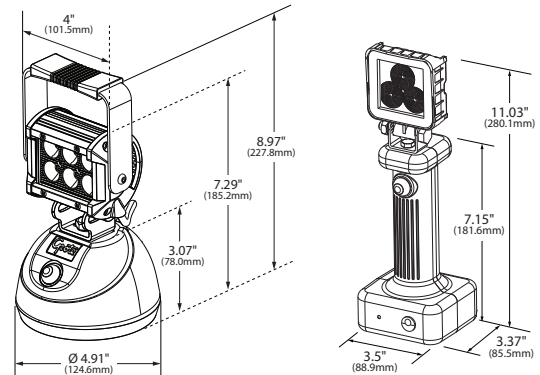

LIGHT OUTPUT

FLOOD PATTERN WITH COOL WHITE COLOR

NO EXCUSES. Rain or Shine... Day or Night... Wet or Dry... Grote's line of affordable LED lamps are designed to work when you need them.

- Chargers are provided with both lamps: Go Anywhere LED Work Lamp comes with wall & car chargers. EZ Grip LED Work Lamp comes with a car charger.
- The magnetic polymer base allows you to secure the lamp to most metal surfaces.
- With rugged, durable construction and LED power that far outshines halogen, BriteZone lamps get the job done.
- Boating. Mowing. Off-roading. Working. Long after the sun goes down, you need a lamp that's as tough and tireless as you are.
- Grote's BriteZone range has the LED lamp to shed light on any use—even tow trucks, garbage trucks and forklifts—without breaking the bank.

PART NUMBER	DESCRIPTION	LEDS	POWER CONSUMPTION	RAW LUMENS	VOLTS	
BZ501-5	GO ANYWHERE LED WORK LAMP	6	12 WATTS	1100	12 VOLTS DC	$ 70.07
BZ401-5	EZ GRIP LED WORK LAMP	3	12 WATTS	775	12 VOLTS DC	$ 50.05
BZ701	CLEAR LENS FOR BZ501-5					
BZ702	RED LENS FOR BZ501-5					
BZ703	AMBER LENS FOR BZ501-5					
BZ705	BLUE LENS FOR BZ501-5					

PRELIMINARY

Open
7am to 10pm
m-f

Toledo Spring: Parts & Service
5015 Enterprise Blvd Tol, OH 43612
419-729-7010, F 419-729-7019