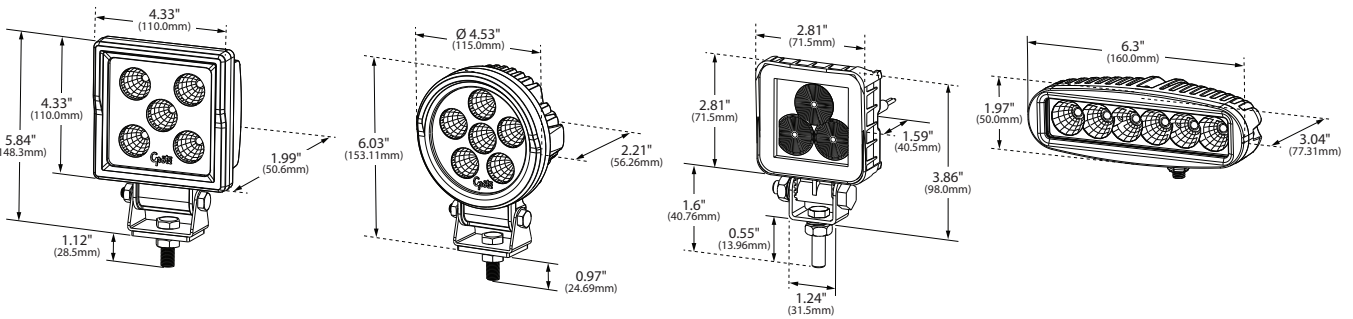

WORK LIGHTING